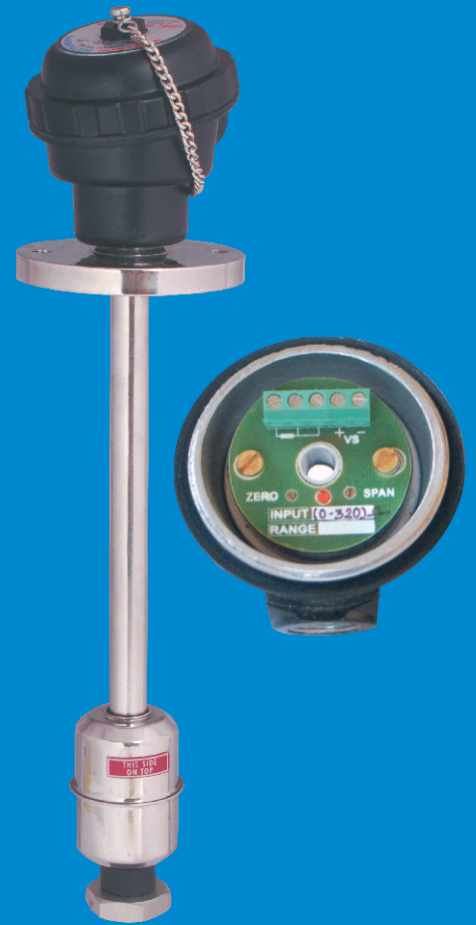

PUSH BUTTON CALIBRATION
ROPE TYPE CAPACITANCE
LEVEL TRANSMITTER

PRESSURE TYPE
LEVEL TRANSMITTER

LOOP POWERED INDICATOR

SIDE MOUNTED LEVEL SWITCHES

MODEL No. : MLS-04-F82

MODEL No. : SMT-04-F82

MODEL No. : SMT-04-F82-FLP
(FLAME PROOF ENCLOSURE)

MODEL No. :
VMT-16m

MODEL No. :
VMT-16m-L

MODEL No. :
VMT-04-F40-GN-PG7

MODEL No. :
VMT-16-SS-CG

VMT-16-1" BSP (M)-PG9
4 POINT LEVEL SWITCH

LEVEL INDICATORS

**BICOLOUR
ROLLER
TYPE LEVEL
INDICATOR**

**VMT-LG
TOP MOUNTED
BICOLOUR
LEVEL INDICATOR**

**VMT-LG
TOP MOUNTED
FOLLOWER
LEVEL INDICATOR**

**FLOAT AND BOARD
TYPE LEVEL
INDICATOR**

**TUBULAR GLASS TUBE
LEVEL INDICATOR**

ELECTRONIC CONTROL UNITS

**MODEL (LC2FL)
DIN RAIL MOUNTED**

**MODEL TCP-3004A
PROGRAMMABLE DIGITAL
INDICATING CONTROLLER**

**MODEL MLC-04
PANEL MOUNTED**

**MODEL LC1FL
PANEL MOUNTED**

**CABLE SUSPENDED
FLOAT SWITCHES**

**BYPASS TYPE LEVEL SWITCH WITH
EXTERNALLY ADJUSTABLE NON
INVASIVE ELECTRIC CONTACTS.**

**BICOLOUR ROLLER INDICATOR OR / AND
TRANSMITTER CAN BE ATTACHED AT SITE.
WITHOUT INTERRUPTING THE PROCESS.**