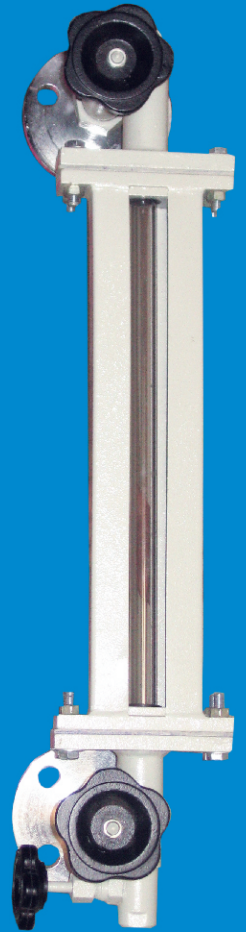

PUSH BUTTON CALIBRATION
ROPE TYPE CAPACITANCE
LEVEL TRANSMITTER

PRESSURE TYPE
LEVEL TRANSMITTER

LOOP POWERED INDICATOR

SIDE MOUNTED LEVEL SWITCHES

MODEL No. : MLS-04-F82

MODEL No. : SMT-04-F82

MODEL No. : SMT-04-F82-FLP
(FLAME PROOF ENCLOSURE)

MODEL No. : SMT-16M

MODEL No. : SMT-16

MODEL No. : SMT-PP

TOP MOUNTED LEVEL SWITCHES

MODEL No. :
VMT-04-F82-EXT

MODEL No. :
VMT-04-F65-GN-PG9

MODEL No. :
VMT-16-3"TC-AH

Model (VMT-16)

MODEL No. :
VMT-16m

MODEL No. :
VMT-16m-L

MODEL No. :
VMT-04-F40-GN-PG7

MODEL No. :
VMT-16-SS-CG

VMT-16-1" BSP (M)-PG9
4 POINT LEVEL SWITCH

LEVEL INDICATORS

**BICOLOUR
ROLLER
TYPE LEVEL
INDICATOR**

**VMT-LG
TOP MOUNTED
BICOLOUR
LEVEL INDICATOR**

**VMT-LG
TOP MOUNTED
FOLLOWER
LEVEL INDICATOR**

**FLOAT AND BOARD
TYPE LEVEL
INDICATOR**

**TUBULAR GLASS TUBE
LEVEL INDICATOR**

ELECTRONIC CONTROL UNITS

**MODEL (LC2FL)
DIN RAIL MOUNTED**

**MODEL TCP-3004A
PROGRAMMABLE DIGITAL
INDICATING CONTROLLER**