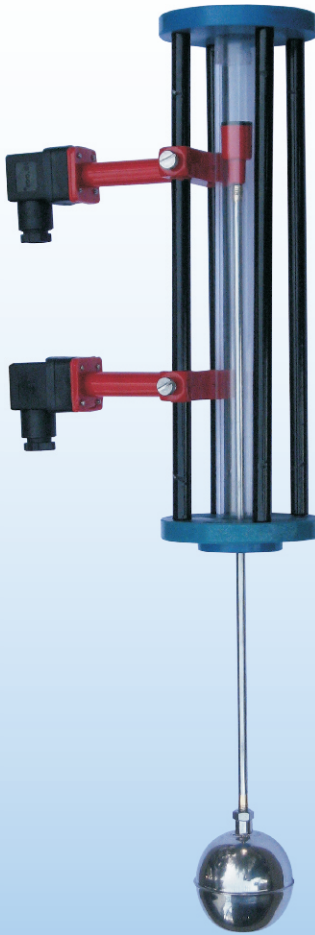

PUSH BUTTON CALIBRATION
ROPE TYPE CAPACITANCE
LEVEL TRANSMITTER

PRESSURE TYPE
LEVEL TRANSMITTER

LOOP POWERED INDICATOR

SIDE MOUNTED LEVEL SWITCHES

MODEL No. : MLS-04-F82

MODEL No. : SMT-04-F82

MODEL No. : SMT-04-F82-FLP
(FLAME PROOF ENCLOSURE)

MODEL No. : SMT-16M

MODEL No. : SMT-16

MODEL No. : SMT-PP

TOP MOUNTED LEVEL SWITCHES

MODEL No. :
VMT-04-F82-EXT

MODEL No. :
VMT-04-F65-GN-PG9

MODEL No. :
VMT-16-3"TC-AH

Model (VMT-16)

MODEL No. :
VMT-16m

MODEL No. :
VMT-16m-L

MODEL No. :
VMT-04-F40-GN-PG7

MODEL No. :
VMT-16-SS-CG

VMT-16-1" BSP (M)-PG9
4 POINT LEVEL SWITCH

LEVEL INDICATORS

**BICOLOUR
ROLLER
TYPE LEVEL
INDICATOR**

**VMT-LG
TOP MOUNTED
BICOLOUR
LEVEL INDICATOR**

**VMT-LG
TOP MOUNTED
FOLLOWER
LEVEL INDICATOR**

**FLOAT AND BOARD
TYPE LEVEL
INDICATOR**

**TUBULAR GLASS TUBE
LEVEL INDICATOR**

ELECTRONIC CONTROL UNITS

**MODEL (LC2FL)
DIN RAIL MOUNTED**

**MODEL TCP-3004A
PROGRAMMABLE DIGITAL
INDICATING CONTROLLER**