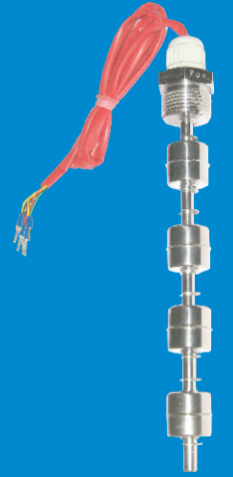

PUSH BUTTON CALIBRATION
ROPE TYPE CAPACITANCE
LEVEL TRANSMITTER

PRESSURE TYPE
LEVEL TRANSMITTER

LOOP POWERED INDICATOR

SIDE MOUNTED LEVEL SWITCHES

MODEL No. : MLS-04-F82

MODEL No. : SMT-04-F82

MODEL No. : SMT-04-F82-FLP
(FLAME PROOF ENCLOSURE)

MODEL No. :
VMT-16m

MODEL No. :
VMT-16m-L

MODEL No. :
VMT-04-F40-GN-PG7

MODEL No. :
VMT-16-SS-CG

VMT-16-1" BSP (M)-PG9
4 POINT LEVEL SWITCH

LEVEL INDICATORS

**BICOLOUR
ROLLER
TYPE LEVEL
INDICATOR**

**VMT-LG
TOP MOUNTED
BICOLOUR
LEVEL INDICATOR**

**VMT-LG
TOP MOUNTED
FOLLOWER
LEVEL INDICATOR**

**FLOAT AND BOARD
TYPE LEVEL
INDICATOR**

**TUBULAR GLASS TUBE
LEVEL INDICATOR**

ELECTRONIC CONTROL UNITS

**MODEL (LC2FL)
DIN RAIL MOUNTED**

**MODEL TCP-3004A
PROGRAMMABLE DIGITAL
INDICATING CONTROLLER**

**MODEL MLC-04
PANEL MOUNTED**

**MODEL LC1FL
PANEL MOUNTED**

**CABLE SUSPENDED
FLOAT SWITCHES**

**BYPASS TYPE LEVEL SWITCH WITH
EXTERNALLY ADJUSTABLE NON
INVASIVE ELECTRIC CONTACTS.**

**BICOLOUR ROLLER INDICATOR OR / AND
TRANSMITTER CAN BE ATTACHED AT SITE.
WITHOUT INTERRUPTING THE PROCESS.**