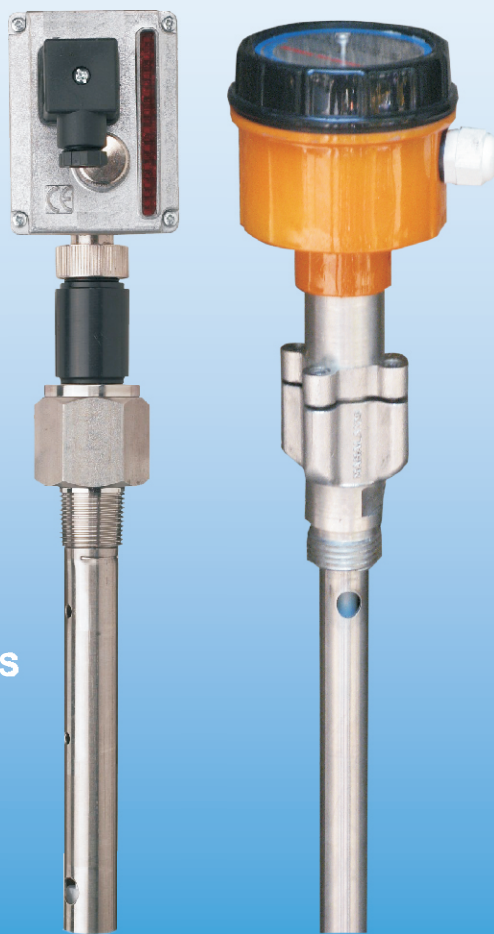

Solid Solution to Liquid Level Problems !

MANUFACTURERS OF MAGNETIC LEVEL SWITCHES, LEVEL INDICATORS

FLOAT, CAPACITANCE AND PRESSURE TRANSMITTERS

ULTRASONIC LEVEL TRANSMITTERS

RIGID ROD TYPE
CAPACITANCE LEVEL TRANSMITTERS
PUSH BUTTON CALIBRATION WITH LED
BAR GRAPH INDICATION (LEFT)
&
TRIM POT CALIBRATION (RIGHT)

PUSH BUTTON CALIBRATION
ROPE TYPE CAPACITANCE
LEVEL TRANSMITTER

PRESSURE TYPE
LEVEL TRANSMITTER

LOOP POWERED INDICATOR

SIDE MOUNTED LEVEL SWITCHES

MODEL No. : MLS-04-F82

MODEL No. : SMT-04-F82

MODEL No. : SMT-04-F82-FLP
(FLAME PROOF ENCLOSURE)

MODEL No. :
VMT-16m

MODEL No. :
VMT-16m-L

MODEL No. :
VMT-04-F40-GN-PG7

MODEL No. :
VMT-16-SS-CG

VMT-16-1" BSP (M)-PG9
4 POINT LEVEL SWITCH

LEVEL INDICATORS

**BICOLOUR
ROLLER
TYPE LEVEL
INDICATOR**

**VMT-LG
TOP MOUNTED
BICOLOUR
LEVEL INDICATOR**

**VMT-LG
TOP MOUNTED
FOLLOWER
LEVEL INDICATOR**

**FLOAT AND BOARD
TYPE LEVEL
INDICATOR**

**TUBULAR GLASS TUBE
LEVEL INDICATOR**

ELECTRONIC CONTROL UNITS

**MODEL (LC2FL)
DIN RAIL MOUNTED**

**MODEL TCP-3004A
PROGRAMMABLE DIGITAL
INDICATING CONTROLLER**